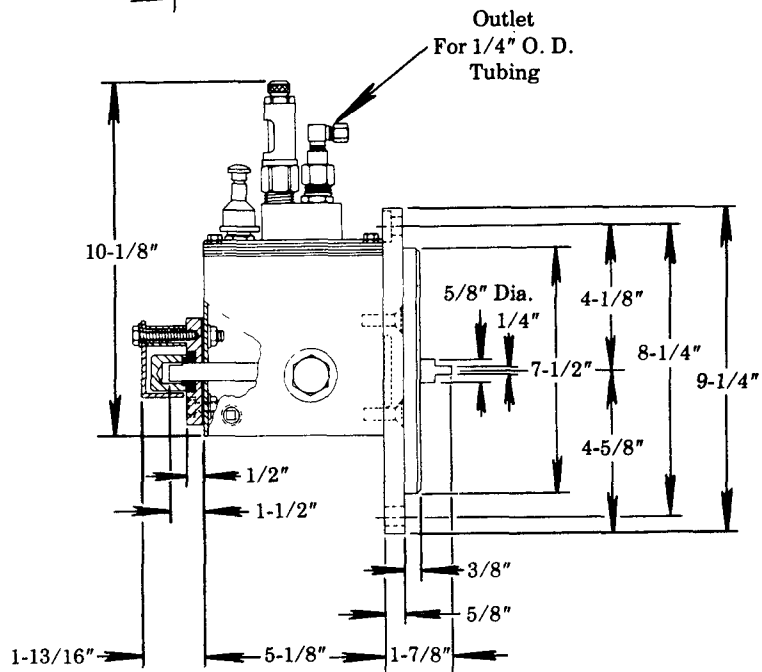

RETAIN THIS INFORMATION FOR FUTURE REFERENCE

When ordering replacement parts, list: Part Number, Description, Model Number, and Series Letter.
LINCOLN ST. LOUIS provides a Distributor Network that stocks equipment and replacement parts.