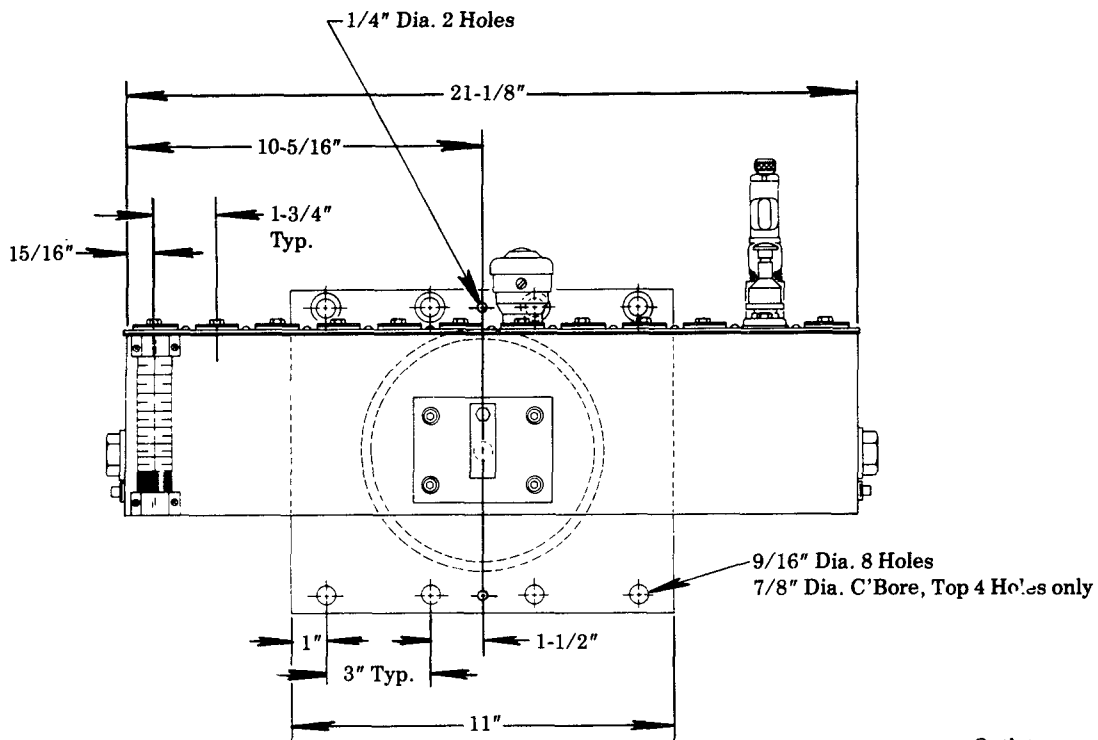

RETAIN THIS INFORMATION FOR FUTURE REFERENCE

When ordering replacement parts, list: Part Number, Description, Model Number, and Series Letter.
LINCOLN ST. LOUIS provides a Distributor Network that stocks equipment and replacement parts.