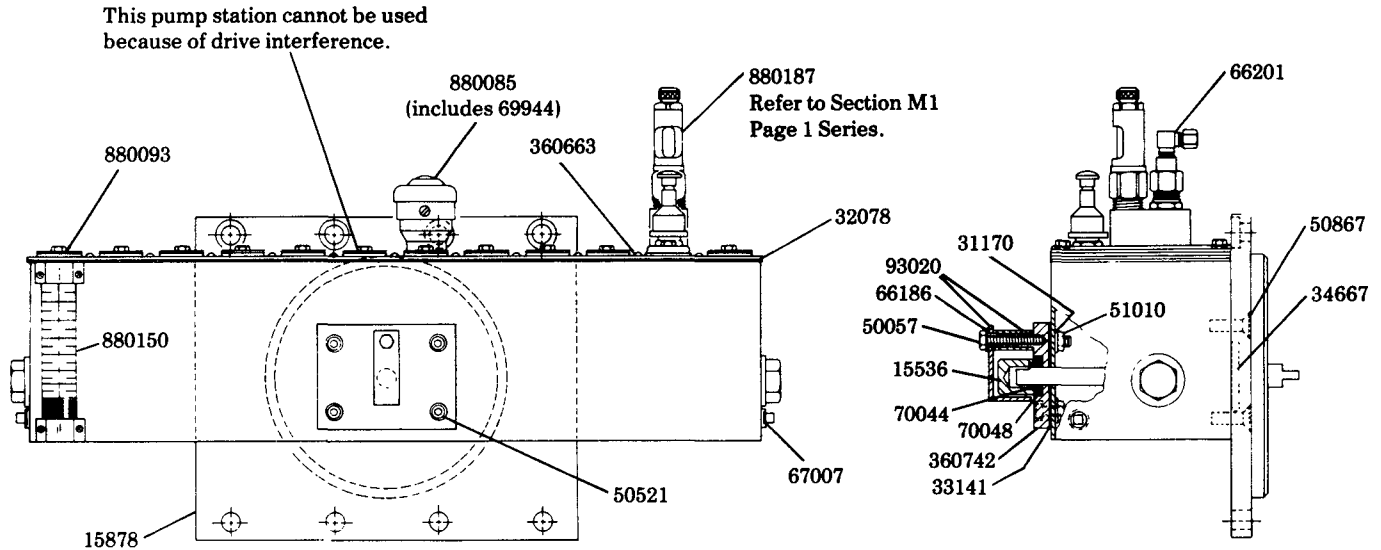

**LUBRICATOR**  
**CENTER INTERNAL REAR ROTARY DRIVE**  
**250:1 RATIO**  
**1.5 GALLON RESERVOIR**

**Model 800063 SERIES**

**Series "B"**

34622 included with pumps,  
 slot covers, and filler.

Drive Adaptation  
 Refer to Section M3  
 Page 4 Series.

**SERVICE PARTS**

PART	QUAN.	DESCRIPTION
15536	1	Cover cap
15878	1	Mounting plate
31170	4	Washer
32078	1	Cover gasket
33141	1	Gasket
34622	As req'd	Gasket
34667	1	O-ring
50057	1	Screw
50521	4	Socket head screw
50867	4	Screw
51010	4	Nut
66186	1	Lockwasher
66201	As req'd	90° Tube connector
67007	2	Drain plug
69944	1	Strainer
70044	1	Oil seal
70048	1	Oil seal
93020	1	Bracket & spacer assembly
360742	1	Housing
360663	1	Cover plate
880085	1	Filler assembly
880093	As req'd	Slot cover assembly
880150	1	Gauge glass assembly
880187	As req'd	Model "55" pump assembly