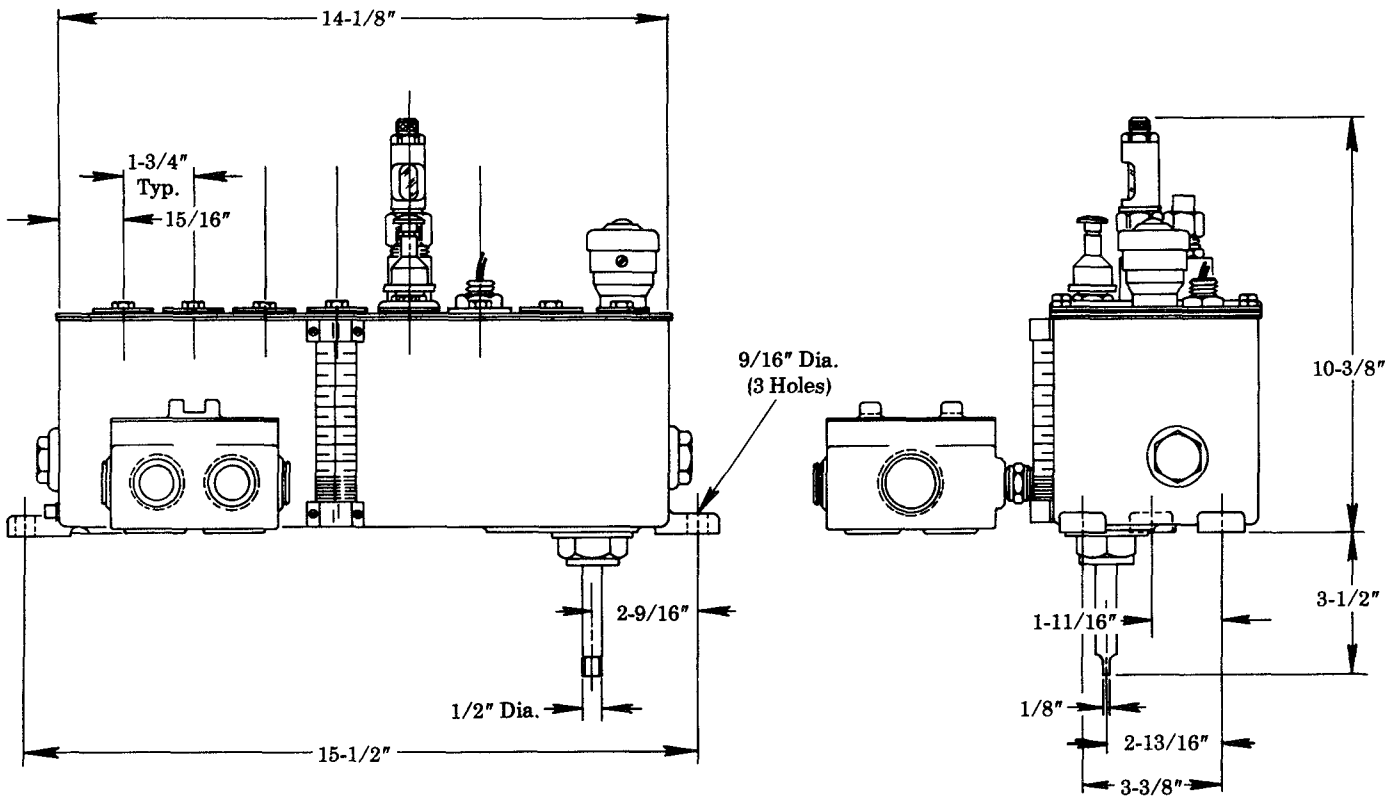

RETAIN THIS INFORMATION FOR FUTURE REFERENCE

When ordering replacement parts, list: Part Number, Description, Model Number, and Series Letter.
LINCOLN ST. LOUIS provides a Distributor Network that stocks equipment and replacement parts.