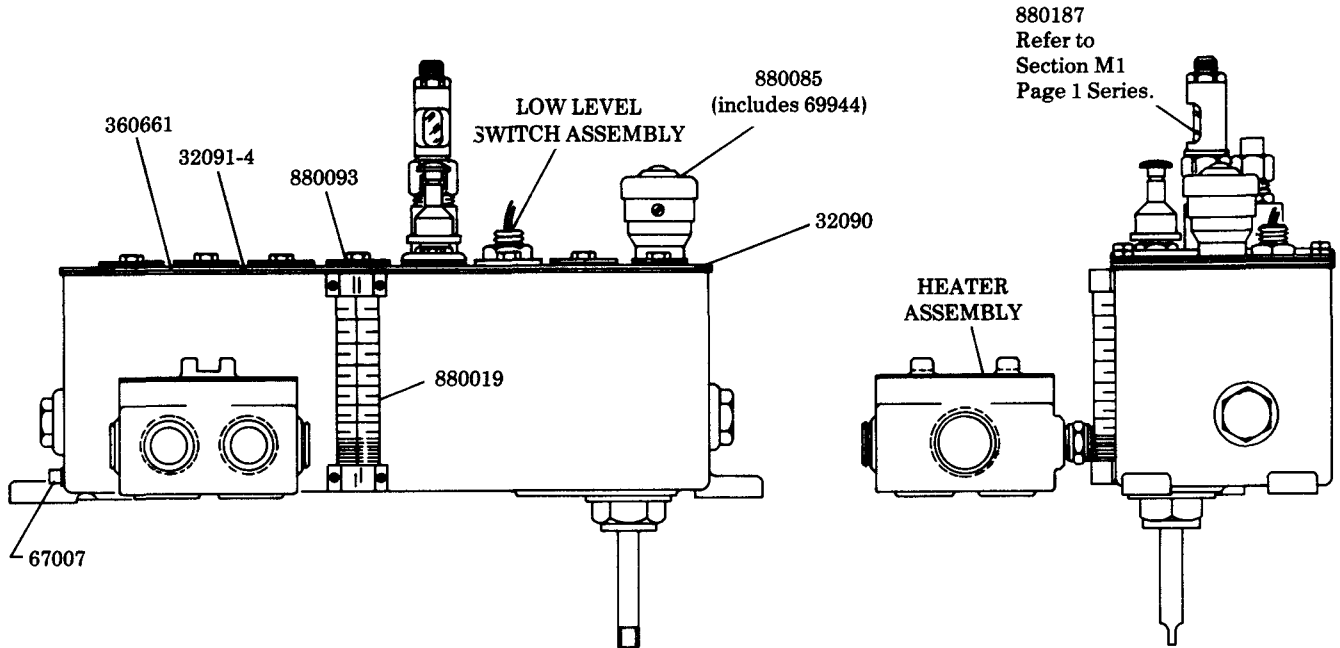

**LUBRICATOR**  
 R.H. BOTTOM VERTICAL DRIVE  
 30:1 RATIO - 1 GALLON RESERVOIR  
 CONTAINS BUNA-N OIL SEALS

**Models 800309**  
**800561** SERIES  
**Series "B"**

34622 included with pumps,  
 slot covers and filler.

LUBRICATOR	HEATER ASSEMBLY	LOW LEVEL SWITCH ASSEMBLY
800309	—	—
800561	880065-1*	880174**

\* Refer to Section M6, Page 1 Series.  
 \*\* Refer to Section M30, Page 18 Series.

Drive Adaptation:  
 Refer to Section M3  
 Page 15 Series.

**SERVICE PARTS**

PART	QUAN.	DESCRIPTION
32090	2	Cover gasket end
32091-4	2	Cover gasket strip
34622	As req'd	Gasket
67007	1	Drain plug
69944	1	Strainer
360661	1	Cover plate
880019	1	Gauge glass assembly
880085	1	Filler assembly
880093	As req'd	Slot cover assembly
880187	As req'd	Model "55" pump assembly