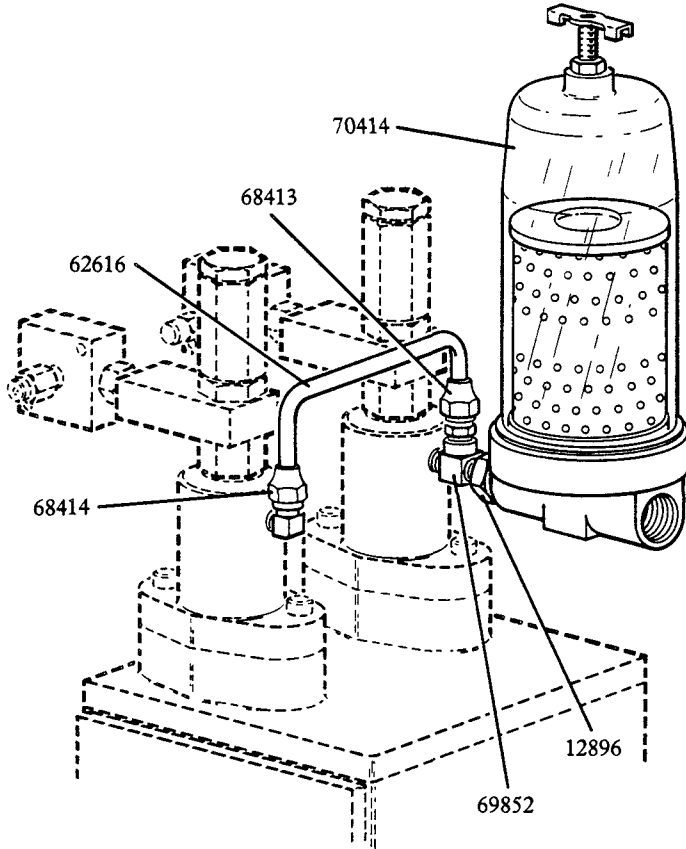

MCLP FILTER KIT

50 PSI MAX. INLET PRESSURE
10 MICRON FILTER ELEMENT

Models 130067

130078

**130067
DUAL MCLP FILTER KIT**

**130078
SINGLE MCLP FILTER KIT**

SERVICE PARTS

PART	QUAN.	DESCRIPTION
10540	1	Nipple
12896	1	Bushing
62616	1	Tubing
68413	1	Tube connector
68414	1	Tube connector elbow
69852	1	Tee
70414	1	Filter

Baldwin Filter Assembly - B-10-AL
Replacement Filter Element - PF-10

One Lincoln Way St. Louis, Missouri 63120-1578
(314) 679-4200 Telex 44881

SECTION - M30
PAGE - 14B