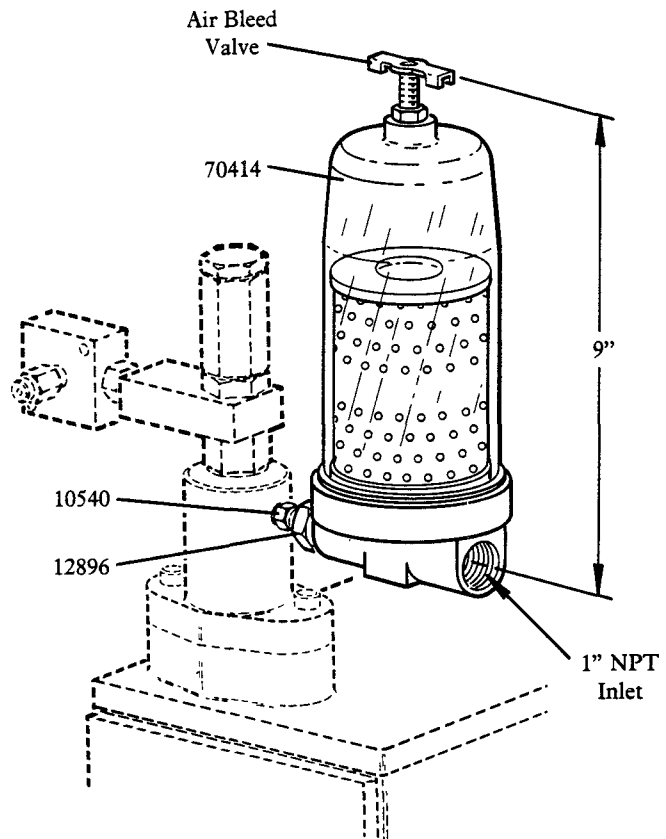

MCLP FILTER KIT

50 PSI MAX. INLET PRESSURE
10 MICRON FILTER ELEMENT

Models 130067

130078

**130067
DUAL MCLP FILTER KIT**

**130078
SINGLE MCLP FILTER KIT**

SERVICE PARTS

PART	QUAN.	DESCRIPTION
10540	1	Nipple
12896	1	Bushing
62616	1	Tubing
68413	1	Tube connector
68414	1	Tube connector elbow
69852	1	Tee
70414	1	Filter

Baldwin Filter Assembly - B-10-AL
Replacement Filter Element - PF-10

One Lincoln Way St. Louis, Missouri 63120-1578
(314) 679-4200 Telex 44881

SECTION - M30
PAGE - 14B