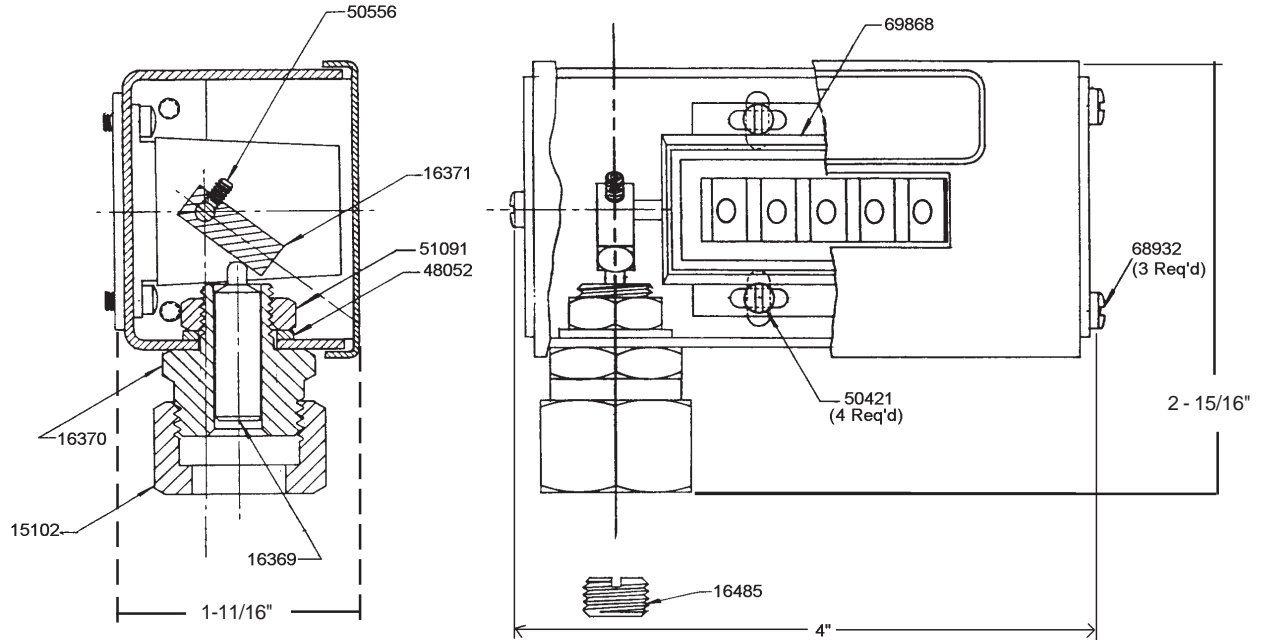

Model 87828 Description:

Five digit mechanical counter registers to 99,999. Couple to any divider valve having a cycle indicator pin.

SERVICE PARTS

Part	Qty.	Description
15102	1	Coupling nut
16369	1	Actuator pin
16370	1	Adaptor
16371	1	Actuator lever
16485	1	Plug
48052	1	Washer
50421	4	Screw
50556	1	Set screw
68932	3	Screw
69868	1	Counter

**To Assemble Cycle Counter To
Divider Valve w/Cycle Indicator**